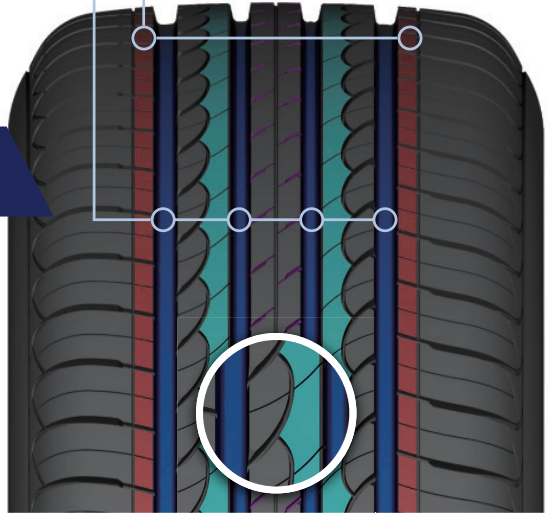

ALL- SEASON

Conquer the wet with Cooper Evolution C5.
An all-seasons passenger tire with special
groove design for more effective water
dispersion

WET PERFORMANCE

Designed with four wide
circumferential grooves to disperse
water effectively to prevent
hydroplaning

WET PERFORMANCE TREAD COMPOUND

Designed with skid resistant tread
compound with high performance
tread pattern for outstanding wet
performance and longer tread wear.

QUIET RIDE

Optimized tread design to reduce
road noise with strong shoulder
rib to minimize vibration for a
more comfortable ride

AVAILABLE SIZES

15"

185/60R15
185/65R15
195/55R15
195/65R15
205/65R15

16"

195/60R16
205/55R16
205/60R16